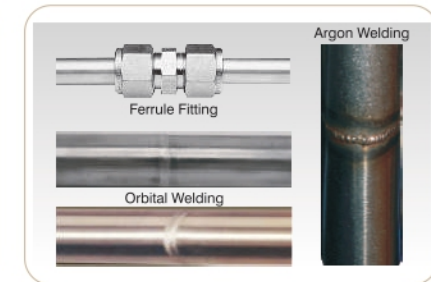

PVC / UPVC / CPVC Pipes & Fittings

Gas Purification / Distribution
Systems

Single / Two Way Valve &
Flexible Hose

Types of Tubes & Pipe Joints

PVC & Aluminium Casing Capping

Flash Back Arrester /
Quick release Coupling