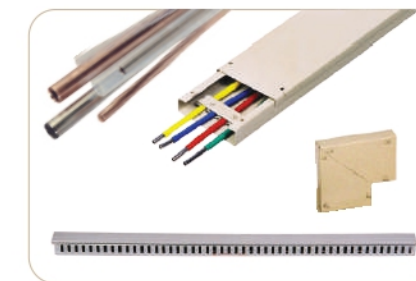

PVC / UPVC / CPVC Pipes & Fittings

Gas Purification / Distribution
Systems

Single / Two Way Valve &
Flexible Hose

Types of Tubes & Pipe Joints

PVC & Aluminium Casing Capping

Flash Back Arrester /
Quick release Coupling